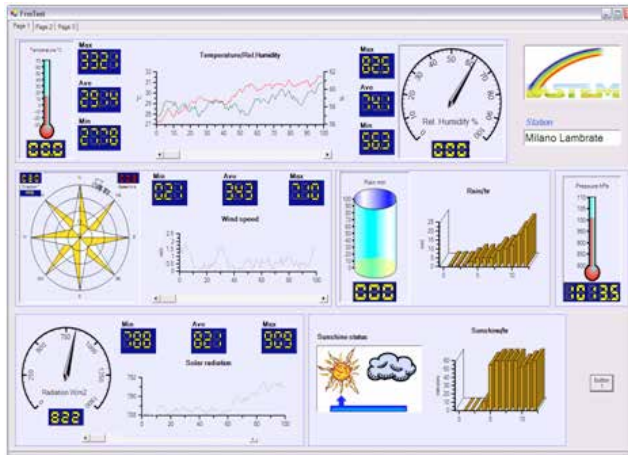

## XPANEL (BSZ410)

XPanel is a dashboard of the dynamic data for LSI Lastem data-loggers. XPanel includes a communication module for data exchange and update and a display module to create real-time dashboards.

### Main

- Digital and numerical controls referred to every measurement, including dynamic wind rose;
- Real-time charts of the last "n" instant values;
- Alarms features;
- Running over many PC of the network using same data base;
- Auto-change multi-page.

## Controls

- Instant values controls;
- Wind rose with background map;
- Single or double charts with scrolling feature;
- Visual alarm setup.

Thank you for reading this data sheet.

For pricing or for further information, please contact us at our UK Office, using the details below.