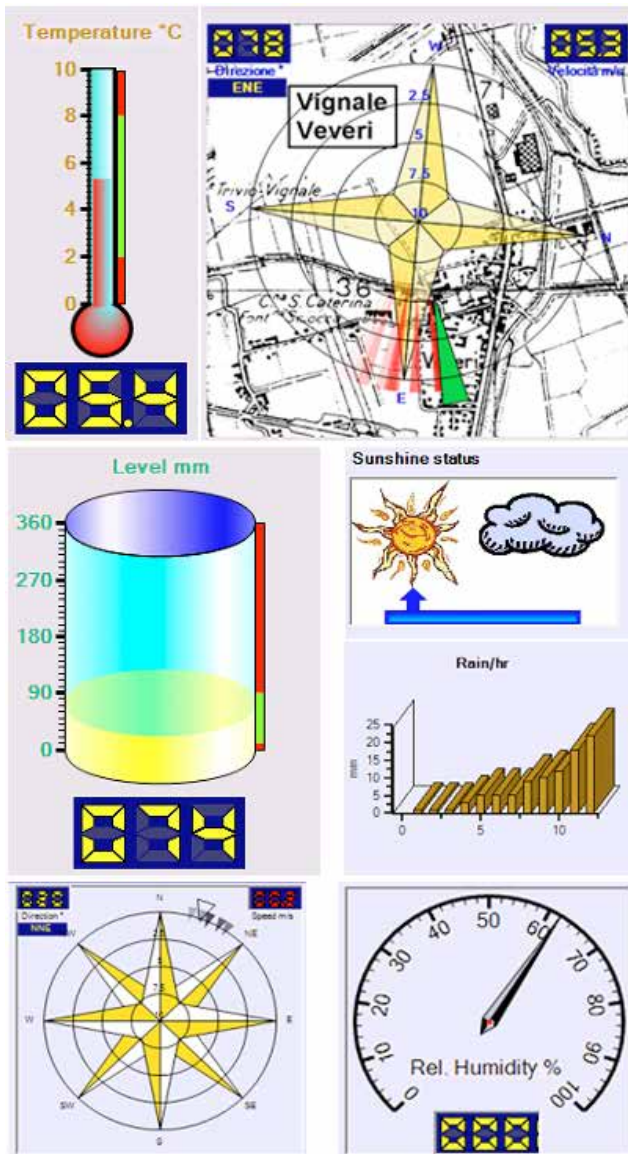

## XPANEL (BSZ410)

XPanel is a dashboard of the dynamic data for LSI Lastem data-loggers. XPanel includes a communication module for data exchange and update and a display module to create real-time dashboards.

### Main

- Digital and numerical controls referred to every measurement, including dynamic wind rose;
- Real-time charts of the last "n" instant values;
- Alarms features;
- Running over many PC of the network using same data base;
- Auto-change multi-page.

## Controls

- Instant values controls;
- Wind rose with background map;
- Single or double charts with scrolling feature;
- Visual alarm setup.

Thank you for reading this data sheet.

For pricing or for further information, please contact us at our UK Office, using the details below.